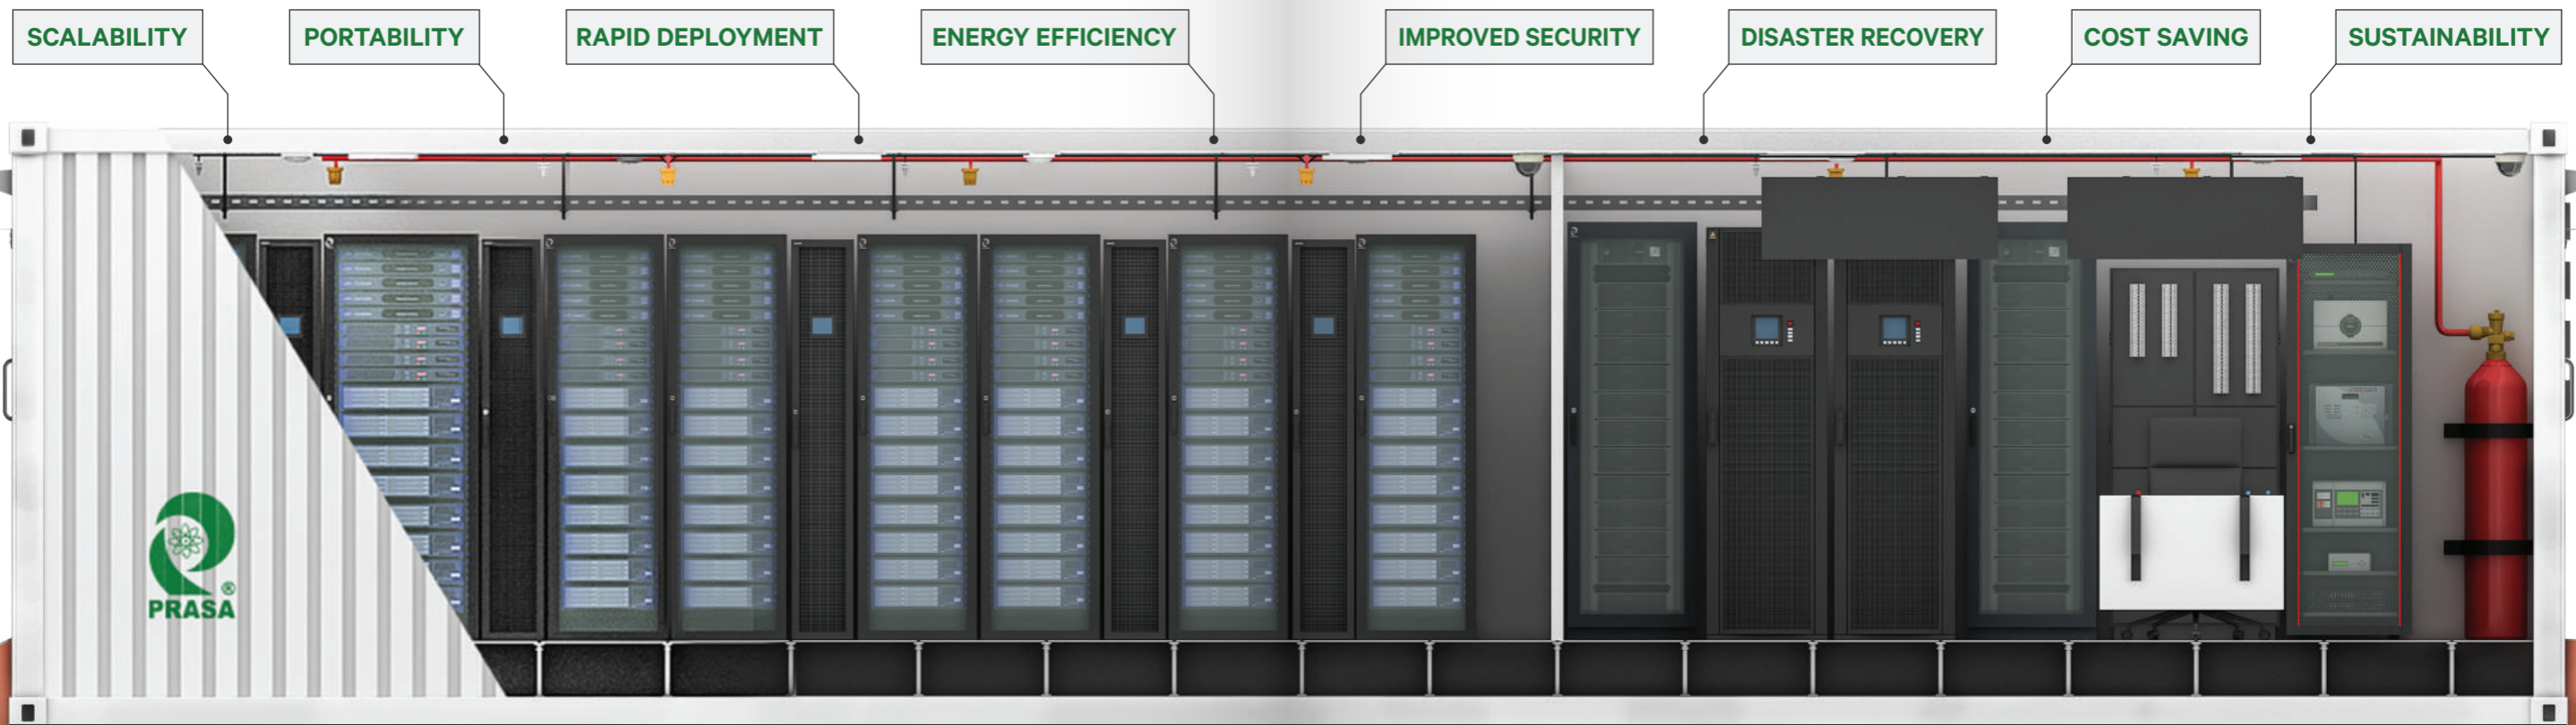

EDGE CENTER-CONTAINERIZED DATA CENTER SOLUTIONS

In order to keep up with the fast-paced technological advancements, all things around us need modifications to work faster and more efficiently, and that too having it as compact as possible. And data centers are no different.

But, buying or upgrading a data center can be an arduous task for an organization due to some prominent factors like **PRICE, PLACE, PROGRESS**, which we call as **P3**.

Yes, these 3 elements play a vital role in the decision making of buying or even upgrading a data center for any organization, as these elements of P3 eventually impacts every organization and their business structure as a whole.

By **PRICE**, we mean the Budget; **PLACE** refers to the area/location (at your end or vice versa) where you want the product to be installed/delivered or

service to avail; And **PROGRESS** means if that product or service gets updated or upgraded keeping its quality intact, with the advancement of your business.

Prasa, with its significant 29+ years of experience in the data center industry, understands the intricacies of an organization and the criticalities of their business. Hence, Prasa focuses on all the elements of P3 to deliver the best possible data center solution to its customers and that is Prasa Containerized Data Center Solution.

Prasa's containerized data center solutions are a viable alternative to traditional data center deployments for organizations of this millennial era. Our containerized data centers drive a company's growth with its following features.

Let deep dive on how Prasa containerized data center solution is considered best in the market and how it helps to grow a company and supports in maintaining your organization pace.