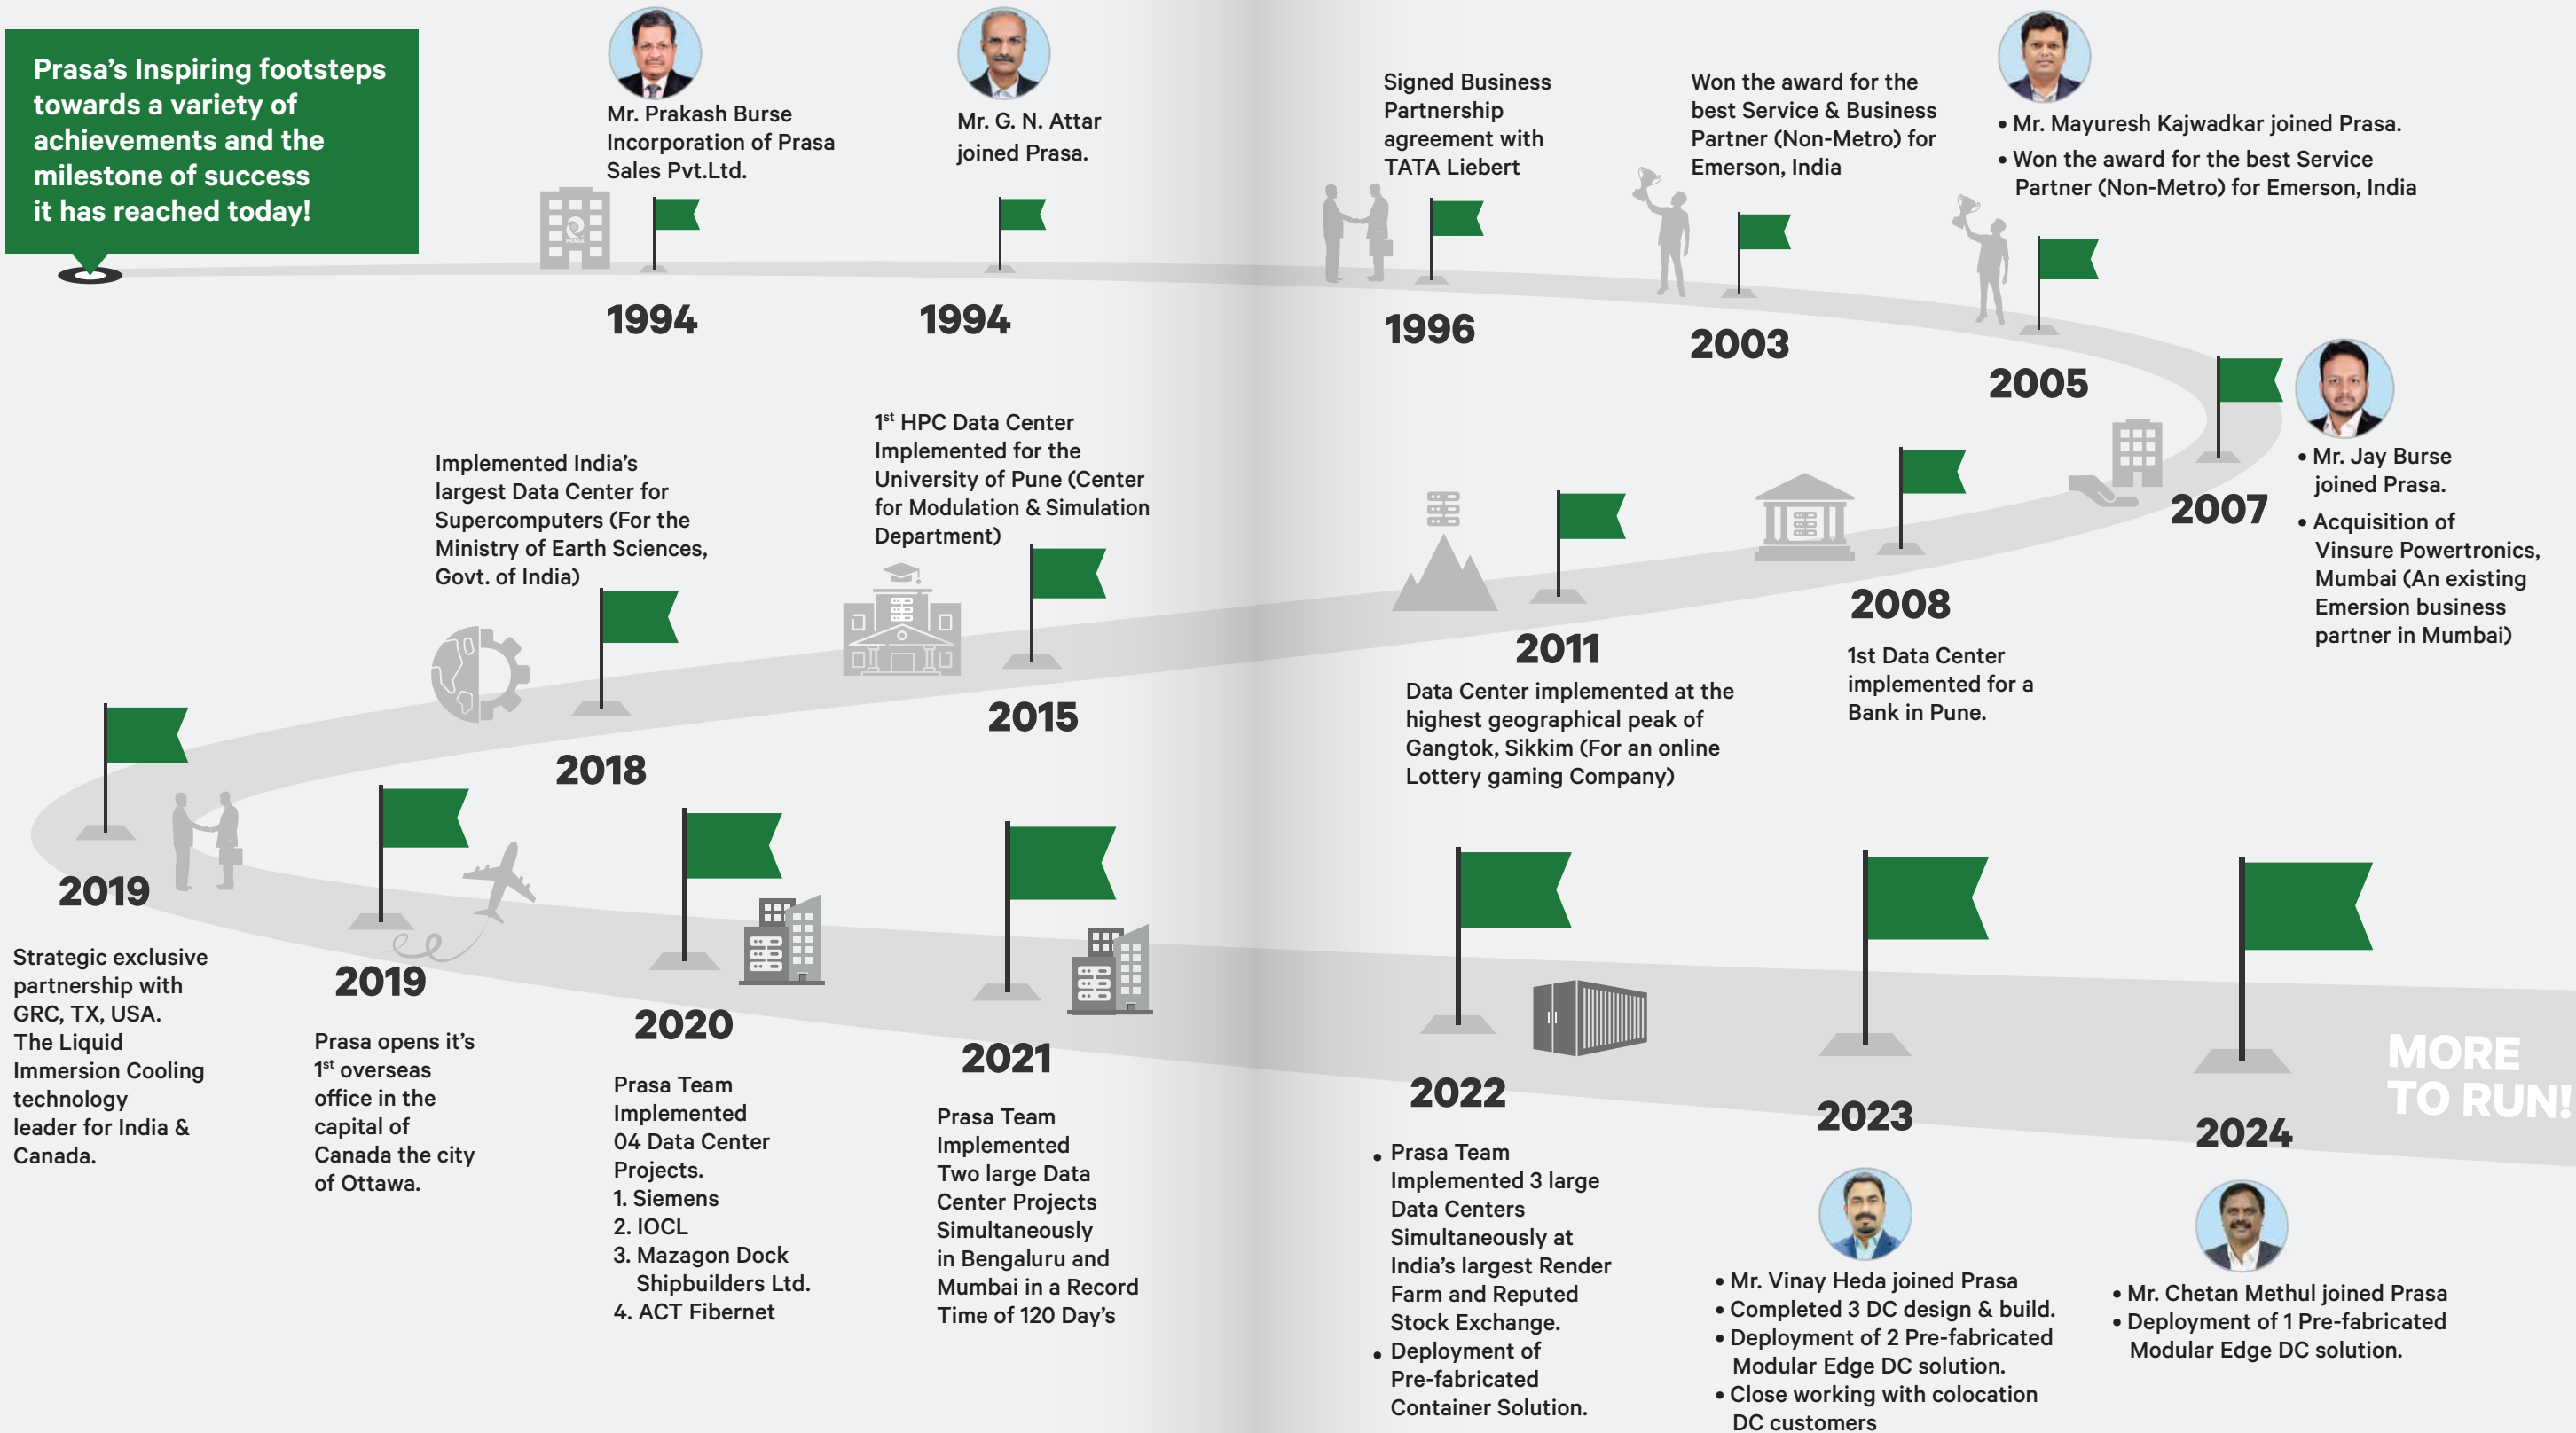

200+
Professional
Staff

5000+
Satisfied
Clients

PRASA

MILESTONES OF SUCCESS

Prasa's Inspiring footsteps towards a variety of achievements and the milestone of success it has reached today!

CORE TEAM

The Backbone of Our Vision, Mission, and Commitment to You!

Mr. PRAKASH BURSE (Founder, Managing Director)

Prakash Burse founded Prasa Infocom & Power Solutions in the year 1994. He first started with a firm that provided power conditioning devices and CVT devices to budding businesses.

It's under Prakash Burse's valuable leadership and guidance that Prasa has achieved tremendous growth and crossed various milestones. It's his passion for electronic devices and data centers that transformed Prasa to stand as one of the leading competitors in the data center and mission critical infrastructure industry today.

Mr. G. N. ATTAR (Executive Director)

G. N. Attar has graced Prasa with his accompaniment since the very beginning of Prasa's existence. He joined as a Sales and Service Engineer in 1994 and has played a prominent contribution to the company's strategic direction and growth since then.